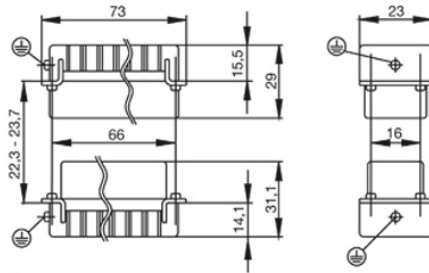

Drawings

Abmessungen

Stift

Buchse

Tightening torques and screwing tools

Screw size	Connector type	Dia. tightening torque in Nm	Recommended blade inserts and AF size for hexagon socket
M 2.5	Signal contacts		
	S 6/6	0.5 - 0.55	SD 0.6 x 3.5 mm or PZ0
	S 6/12	0.5 - 0.55	SD 0.6 x 3.5 mm or PZ0
M 2.9 x 0.5	Fastening screws		
	HQ 4/2	0.8 (plastic) / 1.1 (metal)	SD 0.6 x 3.5 mm or PH0
	HQ 8	0.8 (plastic) / 1.1 (metal)	SD 0.6 x 3.5 mm or PH0
	HQ 17	0.8 (plastic) / 1.1 (metal)	SD 0.6 x 3.5 mm or PH0
M 3	Contact screws		
	HA 3	0.5 - 0.55	SD 0.5 x 3.0 mm
	HA 4	0.5 - 0.55	SD 0.5 x 3.0 mm
	HA 10 bis HA 48	0.5 - 0.55	SD 0.6 x 3.5 mm or PH0
	HE	0.5 - 0.55	SD 0.6 x 3.5 mm or PZ0
	HVE	0.5 - 0.55	SD 0.6 x 3.5 mm or PZ0
	Signal contacts:		
	S 4/2	0.5 - 0.55	SD 0.6 x 3.5 mm or PZ0
	S 4/8	0.5 - 0.55	SD 0.6 x 3.5 mm or PZ0
	PE connection via female contact		
	S 4	0.5 - 0.8	SD 0.6 x 3.5 mm
	ConCept modular frame, metal	0.5 - 0.55	SD 0.6 x 3.5 mm
	PE terminal		
	HQ 5	0.5 - 0.55	SD 0.6 x 3.5 or 0.8 x 4 mm
	HQ 7	0.5 - 0.55	SD 0.6 x 3.5 or 0.8 x 4 mm
	Fastening screws	0.5 - 0.55	SD 0.6 x 3.5 mm or PZ0
	Guide pin	0.5 - 0.55	SD 0.6 x 3.5 mm or PZ0
	Guide bush	0.5 - 0.55	SD 0.6 x 3.5 mm or PZ0
	Coding pins	0.5 - 0.55	SD 0.6 x 3.5 mm or PZ0
	M 4	Contact screws	
HSB		1.2 - 1.5	SD 0.6 x 3.5 or 0.8 x 4 mm or PZ1
PE connection via male contact			
S 4		0.5 - 0.8	SD 0.6 x 3.5 mm
ConCept modular frame, metal		1.2 - 1.5	SD 0.6 x 3.5 mm
PE terminal			
HA		1.2 - 1.5	SD 0.6 x 3.5 or 0.8 x 4 mm or PH1
HE		1.2 - 1.5	SD 0.6 x 3.5 or 0.8 x 4 mm or PH1
HEE		1.2 - 1.5	SD 0.6 x 3.5 or 0.8 x 4 mm or PH1
HVE		1.2 - 1.5	SD 0.6 x 3.5 or 0.8 x 4 mm or PH1
HD		1.2 - 1.5	SD 0.6 x 3.5 or 0.8 x 4 mm or PZ1
HDD		1.2 - 1.5	SD 0.6 x 3.5 or 0.8 x 4 mm or PZ1
S 6/6 (for signal contacts)		1.2 - 1.5	0.8 x 4 mm or PZ1
ConCept modular frame, plastic		1.2 - 1.5	0.8 x 4 mm or PZ1
M 5		PE terminal	
	HSB	2 - 2.5	SD 1 x 5.5 mm or PZ2
	S 4/0 (Screw connection)	2 - 2.5	SD 1.2 x 6.5 mm or PH2
	S 4/0 (Axial screw connection)	2 - 2.5	SD 0.8 x 4 mm or PZ 2
	S 4/2	2 - 2.5	SD 1.2 x 6.5 mm or PH2
	S 4/8	2 - 2.5	SD 1.2 x 6.5 mm or PH2
	S 6/12	2 - 2.5	SD 0.8 x 4 mm or PZ 2
	S 6/36	2 - 2.5	SD 1.2 x 6.5 mm or PH2
	S 8/24	2 - 2.5	SD 1.2 x 6.5 mm or PH2
	S 12/2	2 - 2.5	SD 1.2 x 6.5 mm or PH2
	M 6	Power contacts	
S 4/0 (Screw connection)		1.2 (1.5 mm ²) / 2 (2.5 mm ²) / 3 (4-16 mm ²)	SD 0.8 x 4 mm
S 4/2		1.2 (1.5 mm ²) / 2 (2.5 mm ²) / 3 (4-16 mm ²)	SD 0.8 x 4 mm
S 4/8		1.2 (1.5 mm ²) / 2 (2.5 mm ²) / 3 (4-16 mm ²)	SD 0.8 x 4 mm
M 7 x 0.75	Power contacts		
	S 4	1.1 - 1.7	SW 2
	S 6/6 (+ PE)	6 - 8	SW 4
M 8 x 0.75	Power contacts		
	S 6/12	1.1 - 1.7	SW 2
	S 8/0 (+ PE)	6 (10-16 mm ²) - 7 (25 mm ²)	SW 4
M10 x 1	Power contacts		
	S 4/0 (Axial connection)	2 - 3	SW 3